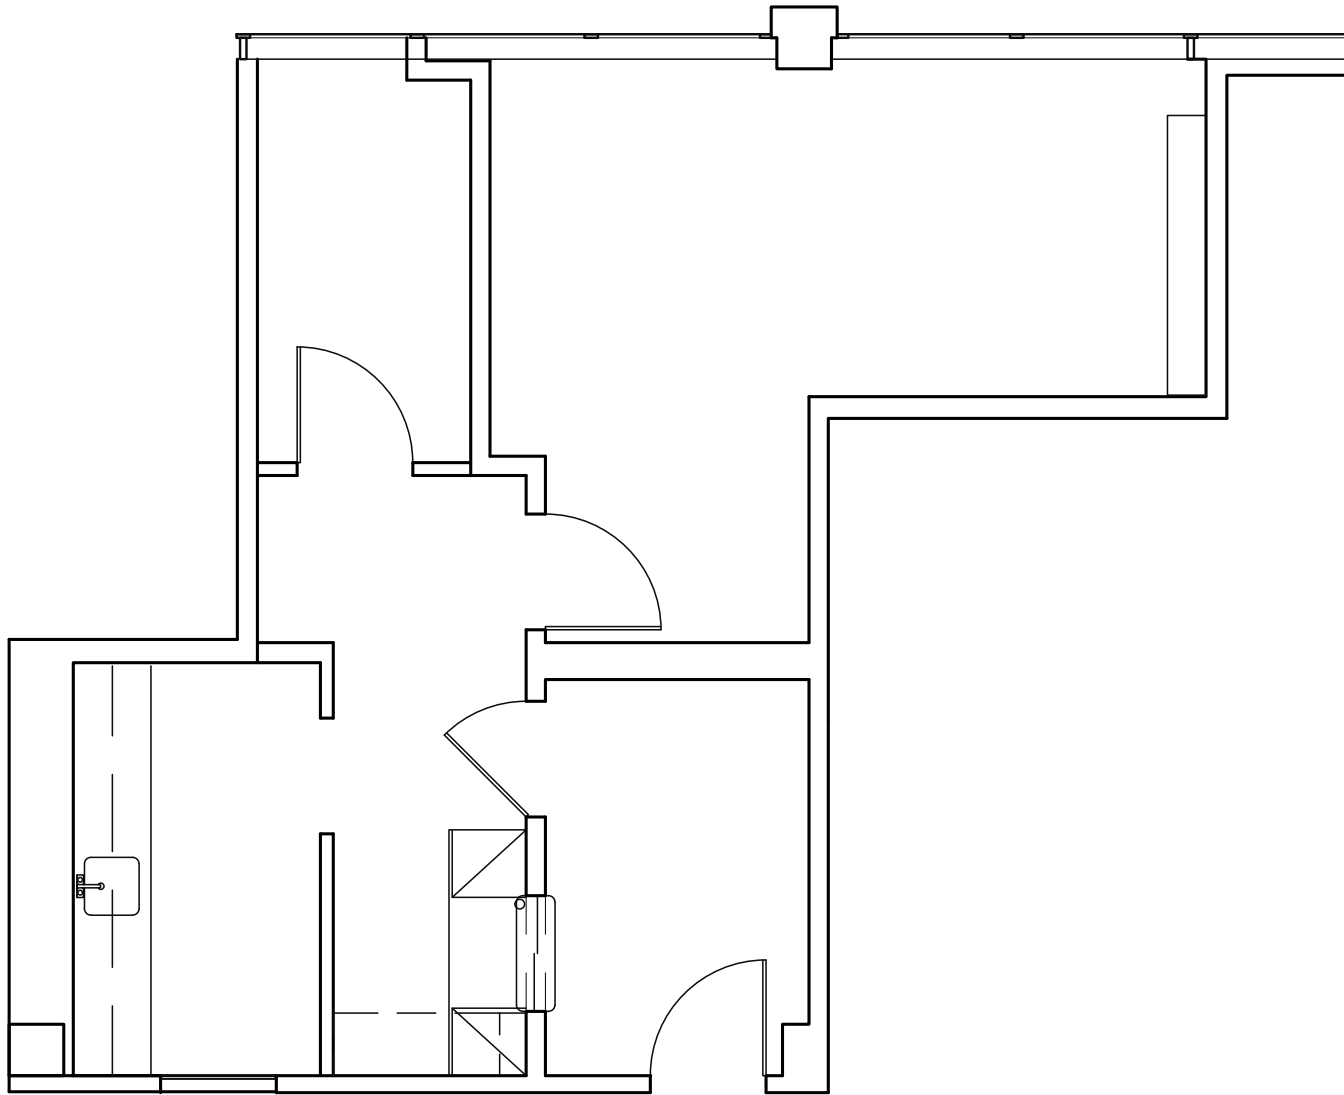

# FLOOR PLANS

10921  
WILSHIRE  
BOULEVARD  
LOS ANGELES, CA  
90024

SUITE  
**514**  
±687 RSF