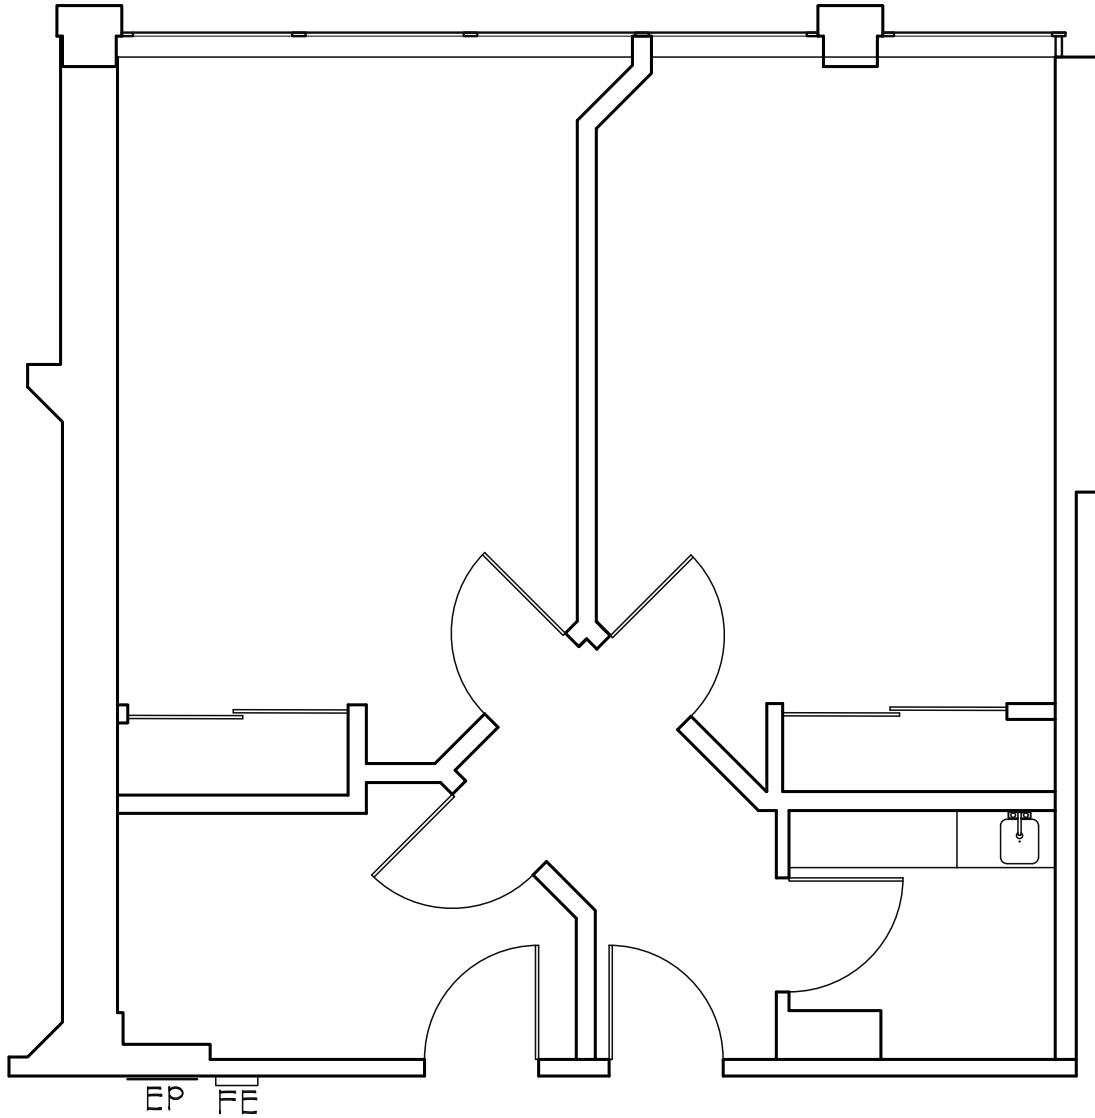

# FLOOR PLANS

10921  
WILSHIRE  
BOULEVARD  
LOS ANGELES, CA  
90024

SUITE  
**613**  
±851 RSF